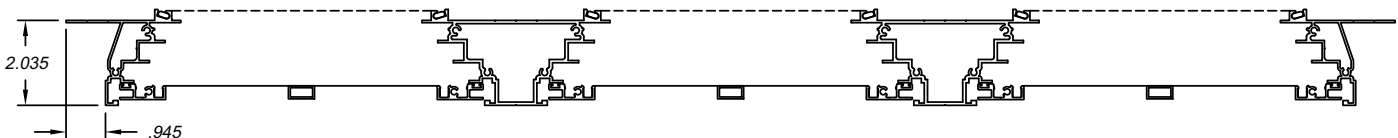

### STANDARD FEATURES

- Outside mount frame
- Aluminum extruded main frame
- White frame color
- Frame depth 2"
- 1" front installation flange
- Glazed with 10-mil clear vinyl
- Tilt in, removable vent
- Spreader bar(s)
- 1814 charcoal screen rolled-in frame
- Sizing
  - Opening size with 1/8" deduction in width & height

Single

Twin

Triple