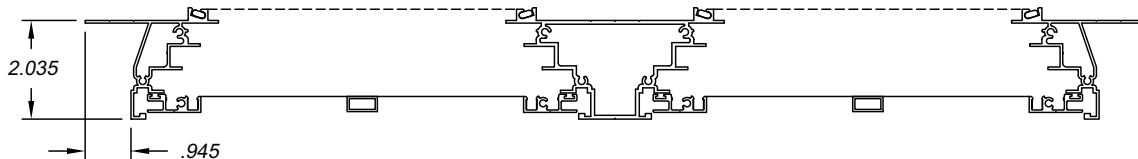

Removable Vent Fixed Lite

Series RV20

Outside Mount Features

STANDARD FEATURES

- Outside mount frame
- Aluminum extruded main frame
- White frame color
- Frame depth 2"
- 1" front installation flange
- Glazed with 10-mil clear vinyl
- Tilt in, removable vent
- Spreader bar(s)
- 1814 charcoal screen rolled-in frame
- Sizing
  - Opening size with 1/8" deduction in width & height

OPTIONAL FEATURES

- Bronze, beige, pebble khaki (driftwood) frame color
- Bronze, dark gray, or smoke gray 10-mil vinyl color
- BetterVue® 2020, SunScreen®, and 1816 screen mesh
- 2 Vent Stereo (twin), 3 Vent Stereo (triple)
- Sizing
  - Opening size with 1/4" deduction in width & height
  - Actual unit size with no deductions

Twin