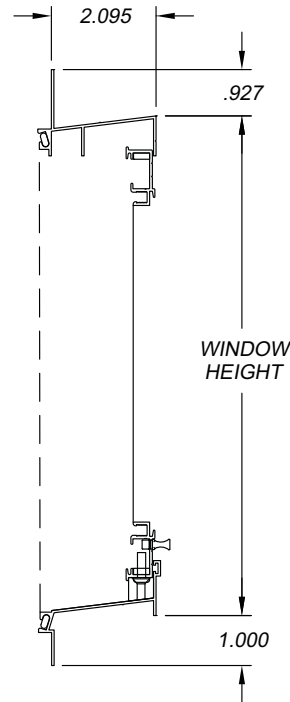

### STANDARD FEATURES

- Outside mount frame
- Aluminum extruded main frame
- White frame color
- Frame depth 2"
- 1" front installation flange
- Glazed with 10-mil clear vinyl
- Tilt in, removable vent
- Spreader bar(s)
- 1814 charcoal screen rolled-in frame
- Sizing
  - Opening size with 1/8" deduction in width & height

## Outside Mount Guidelines

**Information necessary for a complete and correct quote/order:**

	<b>Example:</b>	<b>Example:</b>	<b>Example:</b>
1. Product / series number	RV20	RV20	RV20
2. Unit configuration	Single	Twin	Triple
3. Size selection	Opening with 1/4" cutback	Opening with 1/8" cutback	Actual (No deductions)
4. Size	49 1/2" x 18"	80" x 32"	140" x 25"
5. Spreader bar quantity	2	1	1
6. Frame color	White	Beige	Bronze
7. Vent glazing	Clear	Smoke gray	Bronze
8. Screen configuration	Rolled-in frame 1814C	Rolled - in frame BetterVue	No screen
9. All other desired options must be included at the time of order			

**Note:** Options not listed cannot be incorporated into your quote or order

**Additional order and product information:**

- Opening measurement is preferred:** Our standard cutback (deduction) is 1/8" and will be taken in both width and height. You may choose one of our other options: 1/4" cutback or actual unit size (not including installation flange).
- To ensure exceptional product performance and functionality, spreader bars are required on actual unit widths that exceed 30" wide.

3. Sizes and configurations:	<b>Minimum Actual Size :</b>	<b>Maximum Actual Size :</b>
Single Unit	12" x 8"	72" x 32"
Twin Unit	42" x 8"	108" x 32"
Triple Unit	72" X 8"	144" x 32"