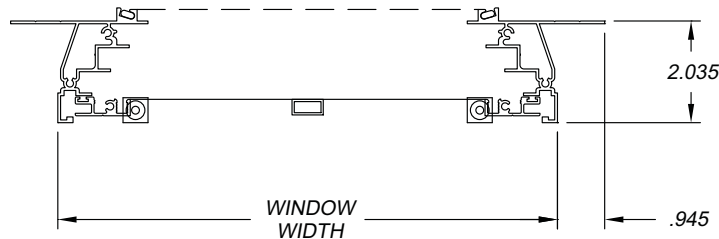

OPTIONAL FEATURES

- Bronze, beige, pebble khaki (driftwood) frame color
- Bronze, dark gray, or smoke gray 10-mil vinyl color
- BetterVue® 2020, SunScreen®, and 1816 screen mesh
- 2 Vent Stereo (twin), 3 Vent Stereo (triple)
- Sizing
  - Opening size with 1/4" deduction in width & height
  - Actual unit size with no deductions

Single