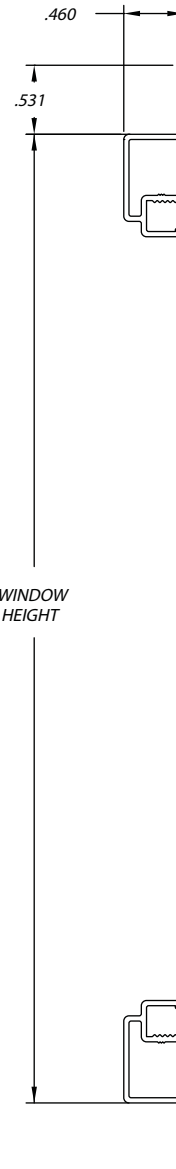

Standard Lip Frame Fixed Lite

Series LF20

Features

STANDARD FEATURES

- Aluminum extruded main frame
- White frame color
- Frame depth 7/16"
- 1/2" front installation flange
- Glazed with 10-mil clear vinyl
- Spreader bar(s)
- Foam tape factory applied
- Sizing
 - Opening size with 1/8" deduction in width & height

OPTIONAL FEATURES

- Bronze, beige, or pebble khaki (driftwood) frame color
- Bronze, dark gray, or smoke gray 10-mil vinyl color
- BetterVue® 2020, SunScreen®, 1814 or 1816 screen mesh
- Turn (swivel) clips for easy removal
- Send unit without foam tape
- Available as a trapezoid shape
- Sizing
 - Opening size with a 1/4" deduction in width & height
 - Opening size with 3/8" deduction in width & height
 - Actual unit size with no deductions

Standard Lip Frame Fixed Lite

Series LF20

Guidelines

Information necessary for a complete and correct quote/order:

	Example:	Example:	Example:
1. Product / series number	LF20	LF20	LF20
2. Size selection	Opening with 1/4"cutback	Opening with 3/8"cutback	Actual (No deductions)
3. Size	49 1/2" x 18"	84" x 62 1/2"	25" x 124"
4. Frame color	White	Beige	Pebble khaki
5. Vent glazing	Clear	Smoke gray	Bronze
6. Spreader bar quantity	1 vertical	2 vertical	3 horizontal
7. All other desired options must be included at the time of order			

Note: Options not listed cannot be incorporated into your quote or order

Additional order and product information:

- Opening measurement is preferred:** Our standard cutback (deduction) is 1/8" and will be taken in both width and height. You may choose one of our other options: 1/4", 3/8" cutback, or actual unit size (not including installation flange).
- To ensure exceptional product performance and functionality, spreader bars are required on actual unit size that exceed 42" in width or height.