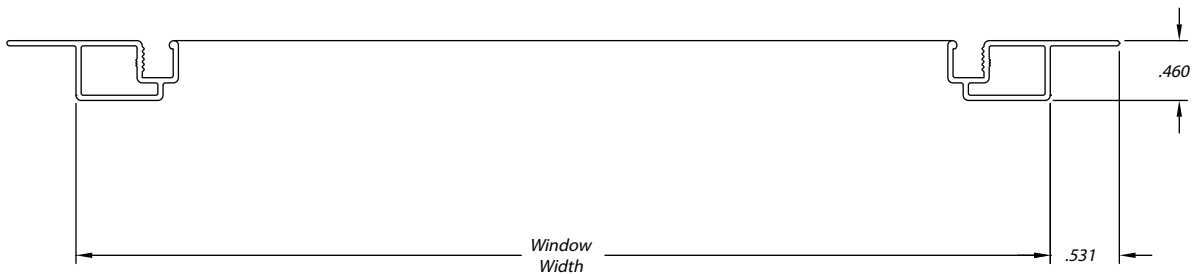

Standard Lip Frame Fixed Lite

Series LF20

Features

STANDARD FEATURES

- Aluminum extruded main frame
- White frame color
- Frame depth 7/16"
- 1/2" front installation flange
- Glazed with 10-mil clear vinyl
- Spreader bar(s)
- Foam tape factory applied
- Sizing
 - Opening size with 1/8" deduction in width & height

OPTIONAL FEATURES

- Bronze, beige, or pebble khaki (driftwood) frame color
- Bronze, dark gray, or smoke gray 10-mil vinyl color
- BetterVue® 2020, SunScreen®, 1814 or 1816 screen mesh
- Turn (swivel) clips for easy removal
- Send unit without foam tape
- Available as a trapezoid shape
- Sizing
 - Opening size with a 1/4" deduction in width & height
 - Opening size with 3/8" deduction in width & height
 - Actual unit size with no deductions

Standard Lip Frame Fixed Lite

Series LF20

Guidelines

Information necessary for a complete and correct quote/order:

	Example:	Example:	Example:
1. Product / series number	LF20	LF20	LF20
2. Size selection	Opening with 1/4"cutback	Opening with 3/8"cutback	Actual (No deductions)
3. Size	49 1/2" x 18"	84" x 62 1/2"	25" x 124"
4. Frame color	White	Beige	Pebble khaki
5. Vent glazing	Clear	Smoke gray	Bronze
6. Spreader bar quantity	1 vertical	2 vertical	3 horizontal
7. All other desired options must be included at the time of order			

Note: Options not listed cannot be incorporated into your quote or order

Additional order and product information:

- Opening measurement is preferred:** Our standard cutback (deduction) is 1/8" and will be taken in both width and height. You may choose one of our other options: 1/4", 3/8" cutback, or actual unit size (not including installation flange).
- To ensure exceptional product performance and functionality, spreader bars are required on actual unit size that exceed 42" in width or height.