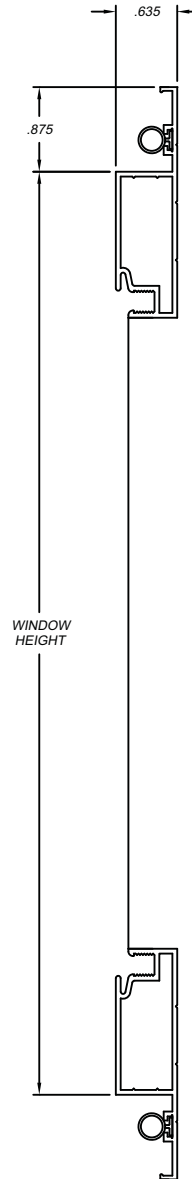

# Heavy Duty Lip Frame Fixed Lite

Series HLF20

### STANDARD FEATURES

- Aluminum extruded main frame
- White frame color
- Frame depth 5/8"
- 7/8" front installation flange
- Glazed with 10-mil clear vinyl
- Spreader bar(s)
- Fully weatherstripped frame
- Sizing
  - Opening size with 1/8" deduction in width & height

### OPTIONAL FEATURES

- Bronze, beige, or pebble khaki (driftwood) frame color
- Bronze, dark gray, or smoke gray 10-mil vinyl color
- BetterVue® 2020, SunScreen®, 1814 or 1816 screen mesh
- Available as a trapezoid shape
- Sizing
  - Opening size with a 1/4" deduction in width & height
  - Opening size with 3/8" deduction in width & height
  - Actual unit size with no deductions

## Guidelines

**Information necessary for a complete and correct quote/order:**

	<b>Example:</b>	<b>Example:</b>	<b>Example:</b>
1. Product / series number	HLF20	HLF20	HLF20
2. Size selection	Opening with 1/4" cutback	Opening with 3/8" cutback	Actual (No deductions)
3. Size	49 1/2" x 18"	84" x 62.5"	25" x 124"
4. Frame color	White	Beige	Pebble khaki
5. Vent glazing	Clear	Smoke gray	Bronze
6. Spreader bar quantity	1 vertical	2 vertical	2 horizontal
7. All other desired options must be included at the time of order			