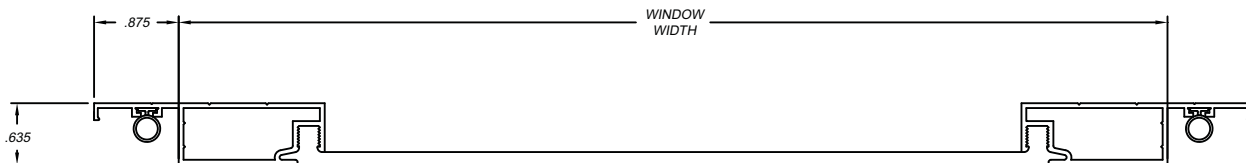

Heavy Duty Lip Frame Fixed Lite

Series HLF20

Features

STANDARD FEATURES

- Aluminum extruded main frame
- White frame color
- Frame depth 5/8"
- 7/8" front installation flange
- Glazed with 10-mil clear vinyl
- Spreader bar(s)
- Fully weatherstripped frame
- Sizing
  - Opening size with 1/8" deduction in width & height

OPTIONAL FEATURES

- Bronze, beige, or pebble khaki (driftwood) frame color
- Bronze, dark gray, or smoke gray 10-mil vinyl color
- BetterVue® 2020, SunScreen®, 1814 or 1816 screen mesh
- Available as a trapezoid shape
- Sizing
  - Opening size with a 1/4" deduction in width & height
  - Opening size with 3/8" deduction in width & height
  - Actual unit size with no deductions